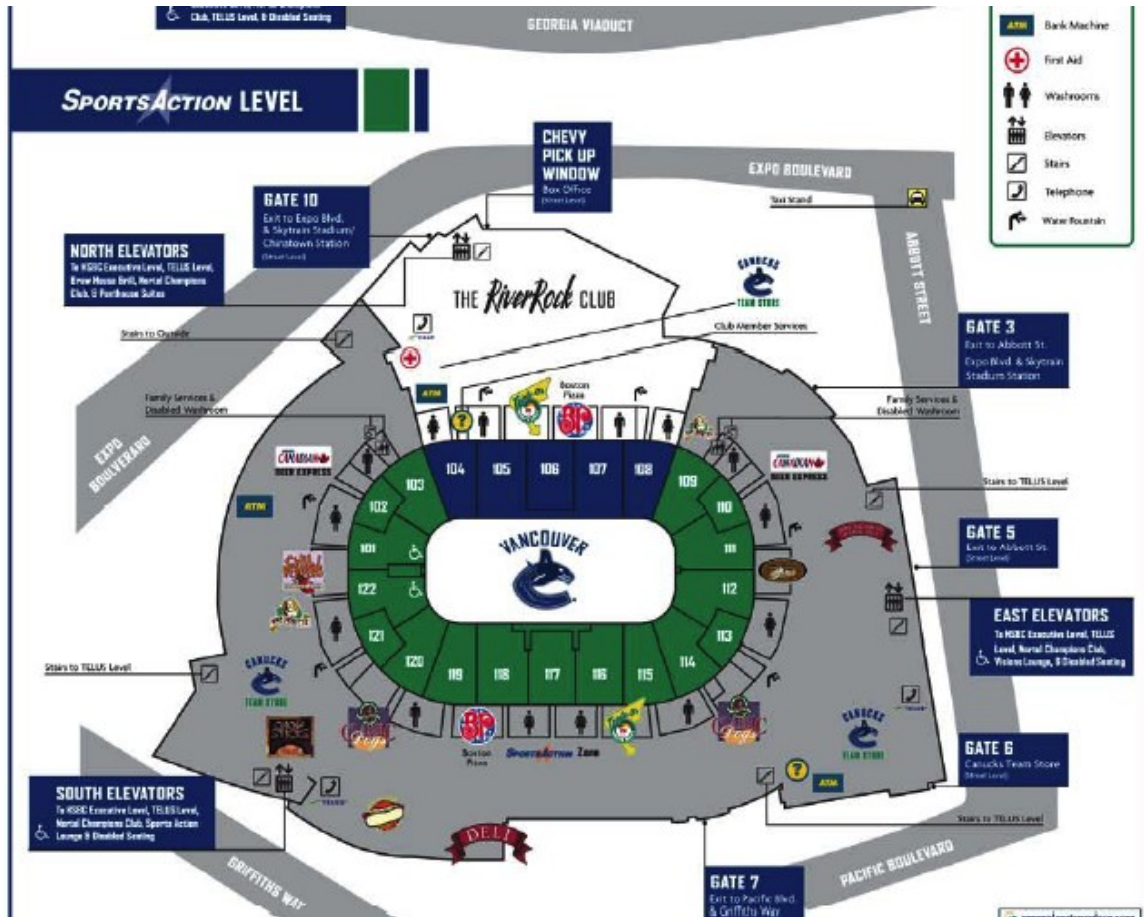

We Day Map

Meet at 8:30 – 8:45 am September 21st, 2009 by the ticket office

We will have a FVDES sign.